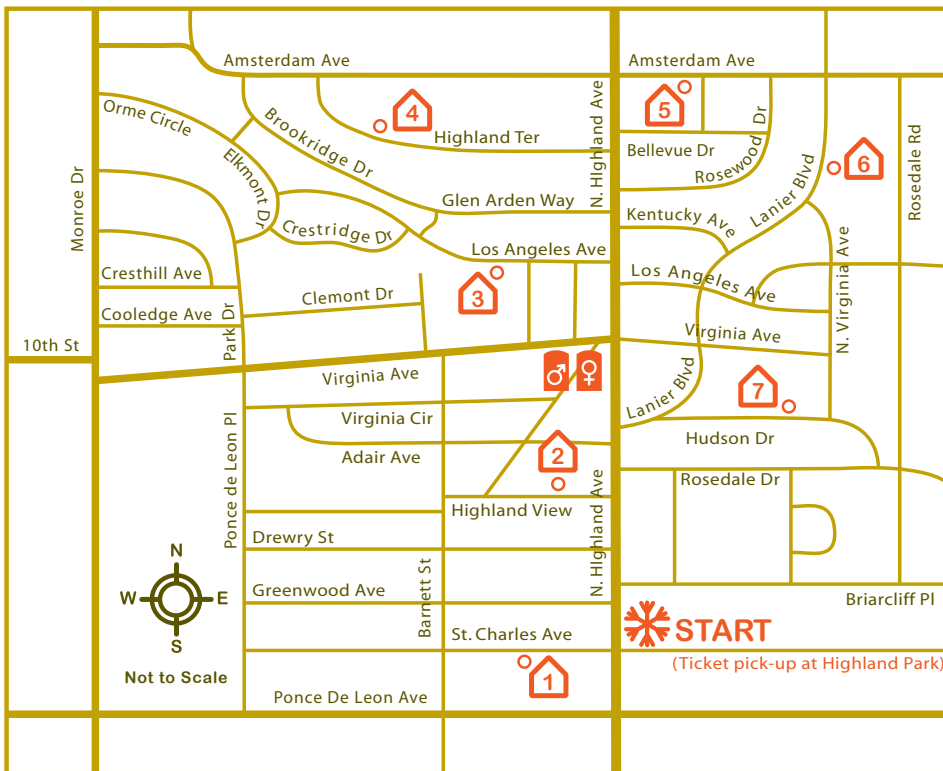

## Map + Directions

Complete loop is approximately 4 miles

House Portable Restroom

### Coming from the north on I-75/85

Exit at 10th Street (exit 250) and make a left onto 10th Street. Follow 10th Street for about 1 1/2 miles until it dead ends into Monroe Drive. Make a right onto Monroe Drive, then an immediate left onto Virginia Avenue. You will enter Virginia-Highland heading east toward the intersection of Virginia and North Highland Avenues.

### Coming from the south on I-75/85

Exit at Freedom Parkway (exit 248C). Follow Freedom Parkway, bear left as you pass the Carter Center until the road dead ends into Ponce de Leon Avenue. Make a right turn on Ponce, then a left at the third light onto North Highland Avenue. You will enter Virginia-Highland heading north toward the intersection of Virginia and North Highland.

### Parking

Ample parking is available on side streets throughout the neighborhood.